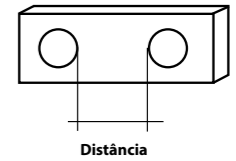

Distância
Barras furadas L 2000 mm
100 Distância = 16 Furos
115 Distância = 14 Furos
130 Distância = 13 Furos

“Alteração do comprimento da barra e distância dos Furos, mediante consulta”.

	Barras	Furo 1/2"			Furo 5/8"			Furo 3/4"		
		100 Distância	115 Distância	130 Distância	100 Distância	115 Distância	130 Distância	100 Distância	115 Distância	130 Distância
A Furo □	1.1/4" x 1/4"	1853/1/BR	1853/2/BR	1853/3/BR	1853/4/BR	1853/5/BR	1853/6/BR	1853/7/BR	1853/8/BR	1853/9/BR
	1.1/4" x 5/16"	1853/11/BR	1853/12/BR	1853/13/BR	1853/14/BR	1853/15/BR	1853/16/BR	1853/17/BR	1853/18/BR	1853/19/BR
	1.1/4" x 3/8"	1853/21/BR	1853/22/BR	1853/23/BR	1853/24/BR	1853/25/BR	1853/26/BR	1853/27/BR	1853/28/BR	1853/29/BR
B Furo □	1.1/4" x 1/4"	1853/31/BR	1853/32/BR	1853/33/BR	1853/34/BR	1853/35/BR	1853/36/BR	1853/37/BR	1853/38/BR	1853/39/BR
	1.1/4" x 5/16"	1853/41/BR	1853/42/BR	1853/43/BR	1853/44/BR	1853/45/BR	1853/46/BR	1853/47/BR	1853/48/BR	1853/49/BR
	1.1/4" x 3/8"	1853/51/BR	1853/52/BR	1853/53/BR	1853/54/BR	1853/55/BR	1853/56/BR	1853/57/BR	1853/58/BR	1853/59/BR
C Furo Ø	1.1/4" x 1/4"	1853/61/BR	1853/62/BR	1853/63/BR	1853/64/BR	1853/65/BR	1853/66/BR	1853/67/BR	1853/68/BR	1853/69/BR
	1.1/4" x 5/16"	1853/71/BR	1853/72/BR	1853/73/BR	1853/74/BR	1853/75/BR	1853/76/BR	1853/77/BR	1853/78/BR	1853/79/BR
	1.1/4" x 3/8"	1853/81/BR	1853/82/BR	1853/83/BR	1853/84/BR	1853/85/BR	1853/86/BR	1853/87/BR	1853/88/BR	1853/89/BR
D Furo Ø	1.1/4" x 1/4"	1853/91/BR	1853/92/BR	1853/93/BR	1853/94/BR	1853/95/BR	1853/96/BR	1853/97/BR	1853/98/BR	1853/99/BR
	1.1/4" x 5/16"	1853/101/BR	1853/102/BR	1853/103/BR	1853/104/BR	1853/105/BR	1853/106/BR	1853/107/BR	1853/108/BR	1853/109/BR
E Furo □	1.1/4" x 1/4"	1853/111/BR	1853/112/BR	1853/113/BR	1853/114/BR	1853/115/BR	1853/116/BR	1853/117/BR	1853/118/BR	1853/119/BR
	1.1/4" x 5/16"	1853/121/BR	1853/122/BR	1853/123/BR	1853/124/BR	1853/125/BR	1853/126/BR	1853/127/BR	1853/128/BR	1853/129/BR
F Furo Ø	1.1/4" x 5/16"	1853/131/BR	1853/132/BR	1853/133/BR	1853/134/BR	1853/135/BR	1853/136/BR	1853/137/BR	1853/138/BR	1853/139/BR
	1.1/4" x 3/8"	1853/141/BR	1853/142/BR	1853/143/BR	1853/144/BR	1853/145/BR	1853/146/BR	1853/147/BR	1853/148/BR	1853/149/BR
G Furo □	1.1/4" x 5/16"	1853/151/BR	1853/152/BR	1853/153/BR	1853/154/BR	1853/155/BR	1853/156/BR	1853/157/BR	1853/158/BR	1853/159/BR
	1.1/4" x 3/8"	1853/161/BR	1853/162/BR	1853/163/BR	1853/164/BR	1853/165/BR	1853/166/BR	1853/167/BR	1853/168/BR	1853/169/BR